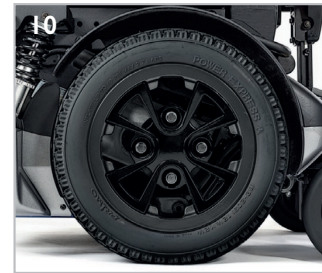

ALLTRACK OPTIONS

EVERY MODEL IN THE ALLTRACK RANGE IS DISPOSED OF SEVERAL OPTIONS AND ACCESSORIES, PROVIDING INFINITE CONFIGURATIONS...

Some of these options can be adjusted in accordance to the evolving needs and capacities of the user.

Photo : Benjamin Leclair © Amylior

› Options

1. Inclining armrest
2. Two-post armrest
3. Solid, retractable armrest
4. R-NET joystick with a 3.5 inch screen
5. R-NET standard colour joystick
6. R-NET standard joystick
7. Omni 2
8. Pivoting retractable joystick support (height, depth, angle and lateral support) installed at 35°
9. LED lighting kit (including front lights, 2 indicator lights and multi-function rear light.
10. 14"x 3" (355 mm x 75 mm) black motorised wheels
11. 14"x 4" (355 mm x 100 mm) black motorised wheels
12. Seperate or combined elevating articulation legrests
13. Centrally mounted elevating articulation legrests
14. Height, width and depth adjustable lateral torso support
15. Height, width and depth adjustable hip and thigh support
16. Multi-axis headrest
17. Freestanding cup-holder
18. Mobile phone and tablet support

AllTRACK COLOURS

YOUR CHOICE OF COLOUR...

There is now have a wide range of colours to customise your wheelchair.

› Colours

1. Onyx mat black
2. Indigo blue
3. Cabernet
4. Cobalt blue
5. Habanero
6. Bubble-gum
7. Sublime
8. Bonbon red